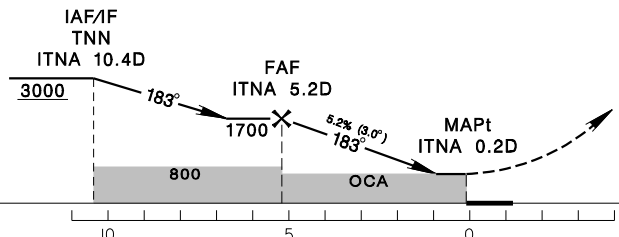

MISSED APCH:
CLIMB RIGHT TURN HDG 230 TO TRACK TNN R-194 TO MITOR, CLIMB TO 3000 AND HOLD.

NOTE
WHEN TNN IS NOT AVAILABLE, MISSED APCH: CLIMB ON RWY HDG UNTIL LEAVING 800, TURN RIGHT HDG 230, CLIMB TO 3000, EXPECT RADAR VECTOR.

MINIMA (OCA IN FT, VIS IN M, OCH IN FT)					NOTE 1. CIRCLING NOT AUTHORIZED EAST OF RWY. 2. TRAFFIC FROM W4/W6 MAY LOSE ALTITUDE VIA RACETRACK/ COURSE REVERSAL AT TNN AND ADVISE ATC IN ADVANCE. * DME REQUIRED
CATEGORY	A	B	C	D	
STRAIGHT IN	740/1200 RVR1200 676		740/2700 676		
STRAIGHT IN (ALS OUT)	740/1600 676		740/3100 676		
CIRCLING	860/1900 796	860/2800 796	960/3700 896	1230/4600 1166	

CHANGES: NEW PAGE NUMBER