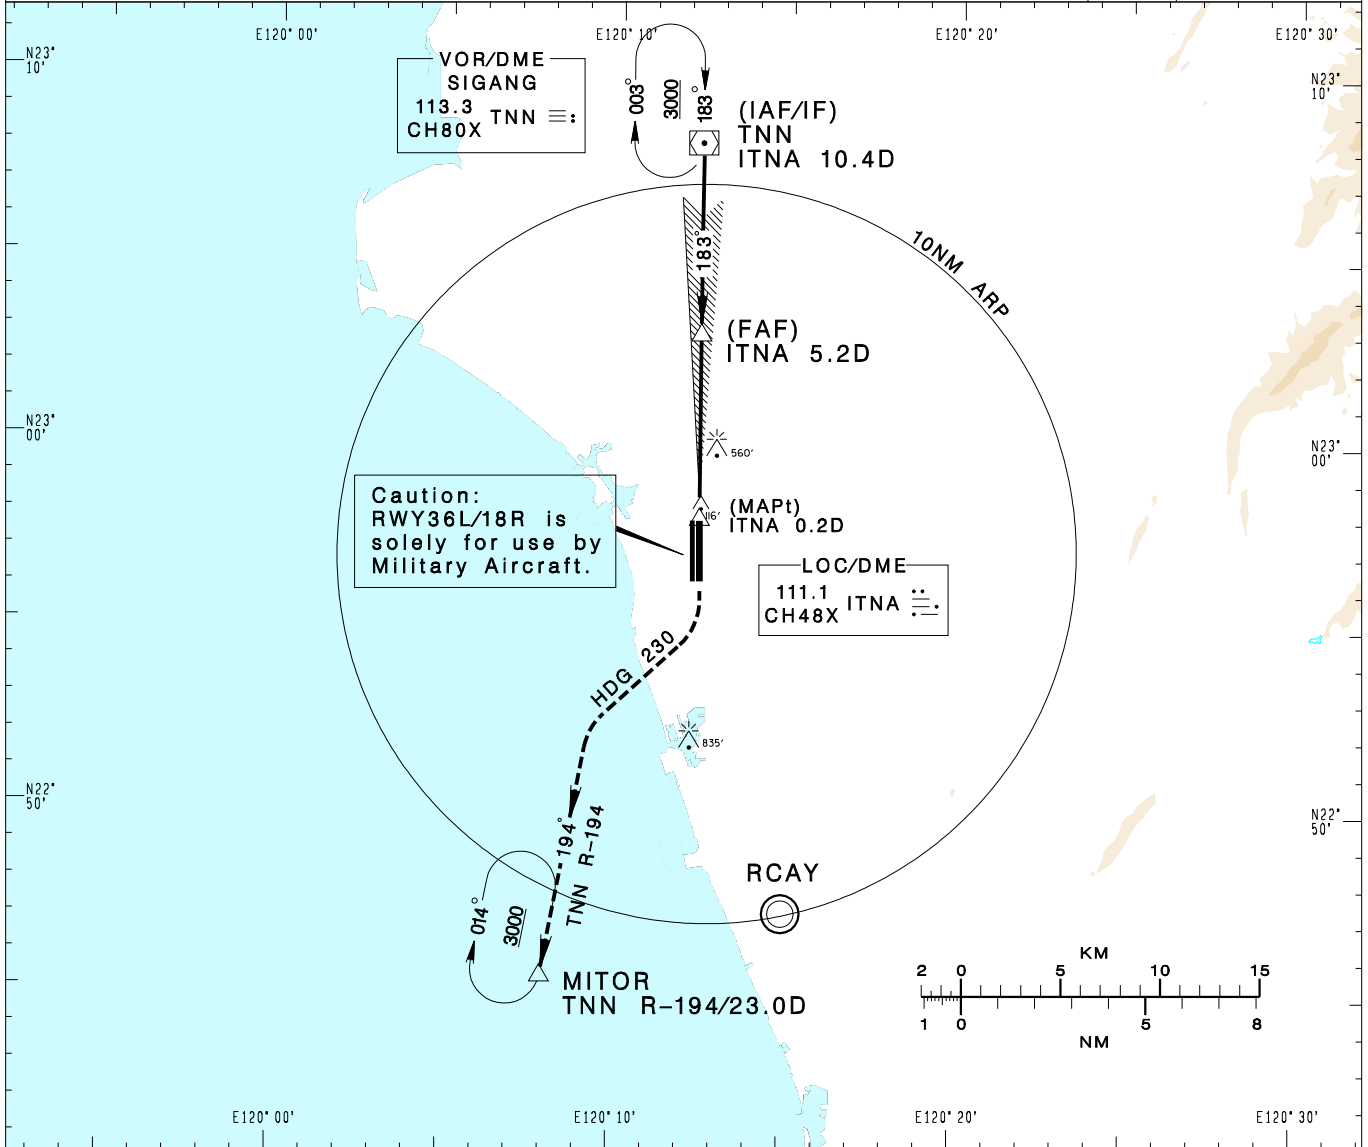

# 臺南機場 TAINAN AD

RCNN  
LOC RWY18L

|  |                      |                                  |                    |                   |
|--|----------------------|----------------------------------|--------------------|-------------------|
| KAOHSIUNG APP<br>124.7 363.8   |                      | TAINAN TWR<br>118.4 236.6 126.18 |                    | VAR 4° W-2021<br> |
| Apt Elev: 64'  | Rwy18L THR Elev: 63' | Trans Level: FL130               | Trans Alt: 11,000' |                   |
| BEARINGS ARE MAGNETIC; DISTANCES ARE NAUTICAL MILES; ELEVATIONS, HEIGHTS IN FEET |                      |                                  |                    |                   |

|        |        |        |              |
|--------|--------|--------|--------------|
| 5.0DME | 4.0DME | 3.0DME | DIST to ITNA |
| 1640   | 1330   | 1010   | ADVISORY ALT |

**MISSED APCH:**  
 CLIMB RIGHT TURN HDG 230 TO TRACK TNN R-194 TO MITOR, CLIMB TO 3000 AND HOLD.